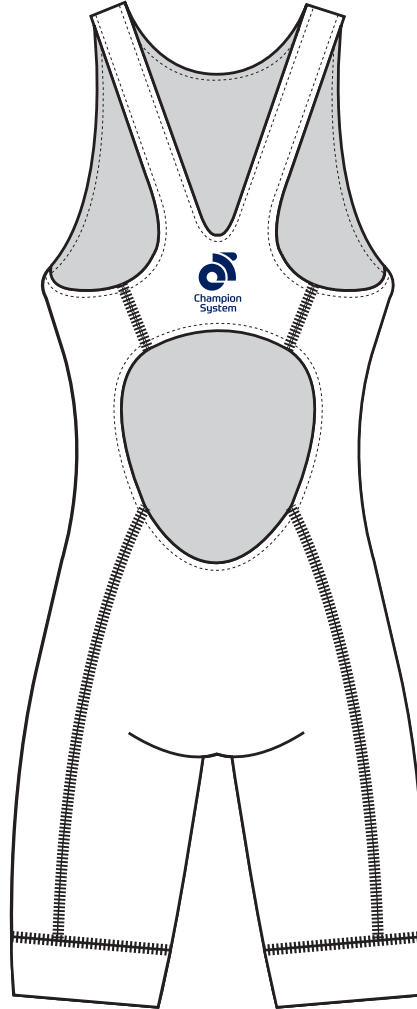

Customer: Team Name_USXXXXXX

CS APEX Elite Womens Specific Template
-WLK084

ELITE 女性用エリートトライスーツ(レーサーバック)

: Front View :

: Back View :

TeamName_USXXXXXX_WLK084_Normal_V1.01

Scale (1:17)

Sublimation 
Technical Printing:

Graphic Editor
Name

Sales Rep
Name

Start Date
2000/00/00

End Date
2000/00/00

READ IMPORTANT

-Template Views are for proofing and printing :
-3D View are concept and design process only :
-Manufacture Logo **MUST** appear on Front & Back :

Print can only occur in the white areas. The black area is pre-dyed lycra and is available in Black, Navy Blue, Royal Blue, Red , Gray and Green.

Features:

- CS HYDRODRY All Over
- Elite Fit
- Racer Back Open
- Fully Printable
- No Chamois - optional on request

FlatLock Stitching

Choose your thread colour:

Black	S00
Red	S02
Orange	S03
Yellow	S04
Light Green	S05
Royal Blue	S06
Navy Blue	S16
Dark Grey	S08
Light Grey	S18
White	S09
Pink	S12
Brown	S13
Dark Green	S15
Purple	S17