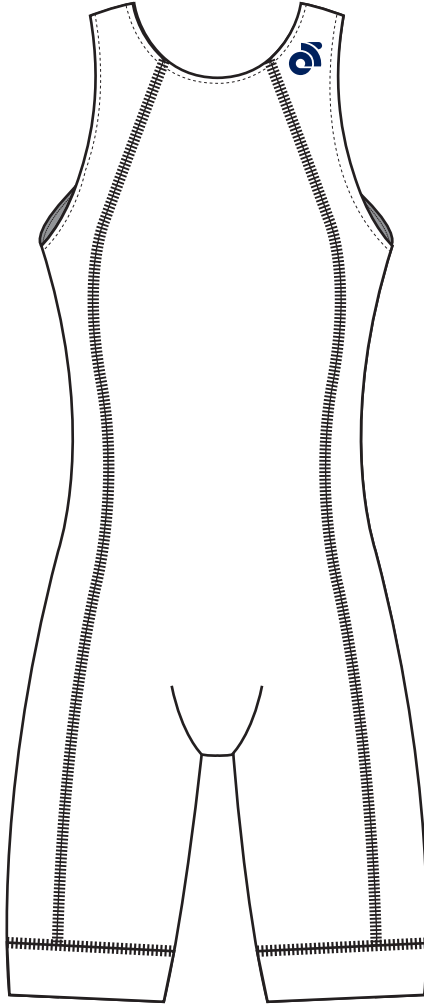

Customer: Team Name_USXXXXXX

CS APEX Elite Womens Specific Template
-WLK084

ELITE 女性用エリートトライスーツ(レーサーバック)

: Front View :

: Back View :

TeamName_USXXXXXX_WLK084_Normal_V1.01

Scale (1:17)

Sublimation 
Technical Printing:

Graphic Editor
Name

Sales Rep
Name

Start Date
2000/00/00

End Date
2000/00/00

READ IMPORTANT

-Template Views are for proofing and printing :
-3D View are concept and design process only :
-Manufacture Logo **MUST** appear on Front & Back :

Print can only occur in the white areas. The black area is pre-dyed lycra and is available in Black, Navy Blue, Royal Blue, Red , Gray and Green.

Features:

- CS HYDRODRY All Over
- Elite Fit
- Racer Back Open
- Fully Printable
- No Chamois - optional on request

FlatLock Stitching

Choose your thread colour:

Black	S00
Red	S02
Orange	S03
Yellow	S04
Light Green	S05
Royal Blue	S06
Navy Blue	S16
Dark Grey	S08
Light Grey	S18
White	S09
Pink	S12
Brown	S13
Dark Green	S15
Purple	S17