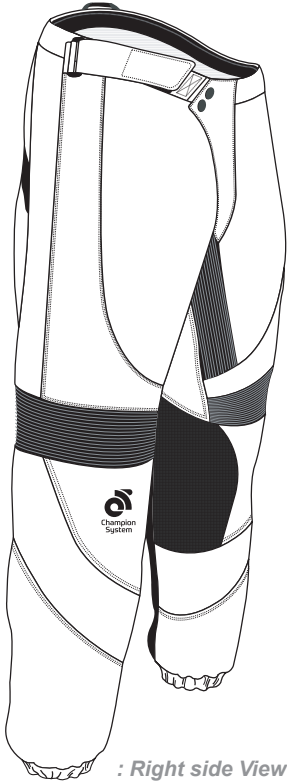

Customer: Team Name

Customer BMX Pants Template

: Right side View

Front View :

Back View :

Left Side View :

Version V1.1

PRE-DYED LYCRA

 Full Sublimation

Pantone Colours Reference:

Graphic Editor
Name

Sales Rep
Name

Start Date
2009/00/00

End Date
2009/00/00

NOTES:

Template views are for proofing and printing!
3D views are for concept and design process only!
Champion System logo must appear on front and back
Use this template for all similar items.