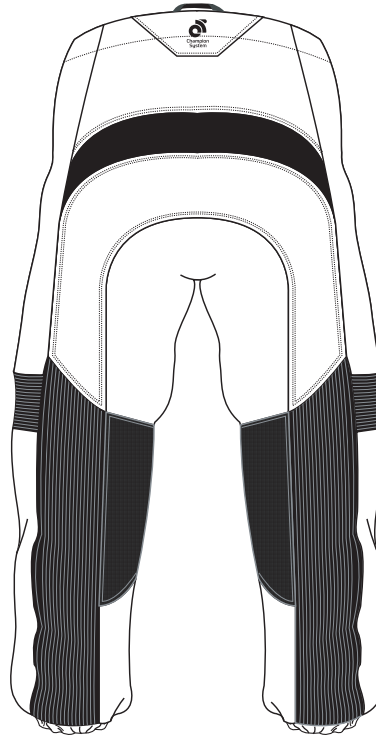

Customer: Team Name

Customer BMX Pants Template

: Right side View

Front View :

Back View :

Left Side View :

Version V1.1

PRE-DYED LYCRA

 Full Sublimation

Pantone Colours Reference:

Graphic Editor
Name

Sales Rep
Name

Start Date
2009/00/00

End Date
2009/00/00

NOTES:

Template views are for proofing and printing!
3D views are for concept and design process only!
Champion System logo must appear on front and back
Use this template for all similar items.