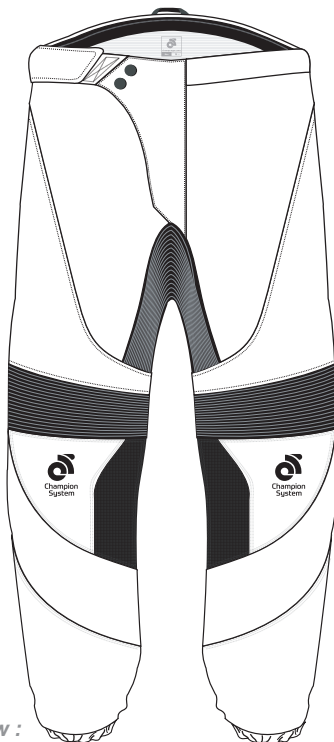

Customer: Team Name

Customer BMX Pants Template

: Right side View

Front View :

Back View :

Left Side View :

Version V1.1

PRE-DYED LYCRA

 Full Sublimation

Pantone Colours Reference:

Graphic Editor
Name

Sales Rep
Name

Start Date
2009/00/00

End Date
2009/00/00

NOTES:

Template views are for proofing and printing!
3D views are for concept and design process only!
Champion System logo must appear on front and back
Use this template for all similar items.