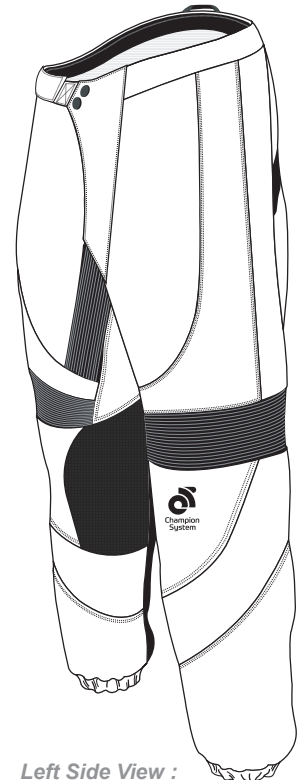

Customer: Team Name

Customer BMX Pants Template

: Right side View

Front View :

Back View :

Left Side View :

Version V1.1

PRE-DYED LYCRA

 Full Sublimation

Pantone Colours Reference:

Graphic Editor
Name

Sales Rep
Name

Start Date
2009/00/00

End Date
2009/00/00

NOTES:

Template views are for proofing and printing!
3D views are for concept and design process only!
Champion System logo must appear on front and back
Use this template for all similar items.